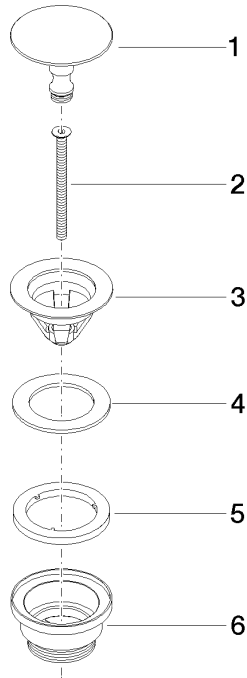

10 126 970

Fits: IMO, LULU, MADISON, MEM, TARA,
CL.1, LISSÉ, VAIA, META, CYO

	Light Gold	10 126 970-26
	Chrome	10 126 970-00
	Brushed Platinum	10 126 970-06
	Platinum	10 126 970-08
	Durabress (23kt Gold)	10 126 970-09
	Dark Chrome	10 126 970-19
	Brushed Light Gold	10 126 970-27
	Brushed Durabress (23kt Gold)	10 126 970-28
	Matte Black	10 126 970-33
	Brushed Bronze	10 126 970-42
	Brushed Champagne (22kt Gold)	10 126 970-46
	Champagne (22kt Gold)	10 126 970-47
	Brushed Chrome	10 126 970-93
	Brushed Dark Platinum	10 126 970-99

Basin Waste without press-closing 1 1/4" - Light Gold

IMO

10 126 970

Only suitable for sinks without an overflow.

10 126 970

mm [inches]

10 126 970

Parts for other finishes can be found here: [Chrome](#)

Spare parts list

No.	Item Number	Name	Quantity used	Delivery time
1	09 31 20 097-26	plug	1	60
2	09 30 30 179 90	screw	1	2
3	09 11 01 038-26	cup	1	60
4	09 14 05 061 90	seal	1	2
5	09 14 03 153 90	seal	1	2
6	09 11 10 156-26	connection	1	60