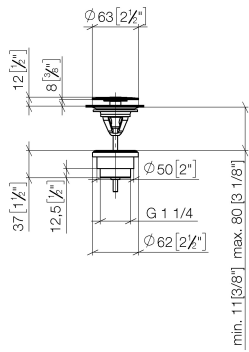

Basin Waste without press-closing 1 1/4" - Light Gold

IMO

10 126 970

Only suitable for sinks without an overflow.

10 126 970

mm [inches]

10 126 970

Parts for other finishes can be found here: [Chrome](#)

Spare parts list

No.	Item Number	Name	Quantity used	Delivery time
1	09 31 20 097-26	plug	1	60
2	09 30 30 179 90	screw	1	2
3	09 11 01 038-26	cup	1	60
4	09 14 05 061 90	seal	1	2
5	09 14 03 153 90	seal	1	2
6	09 11 10 156-26	connection	1	60